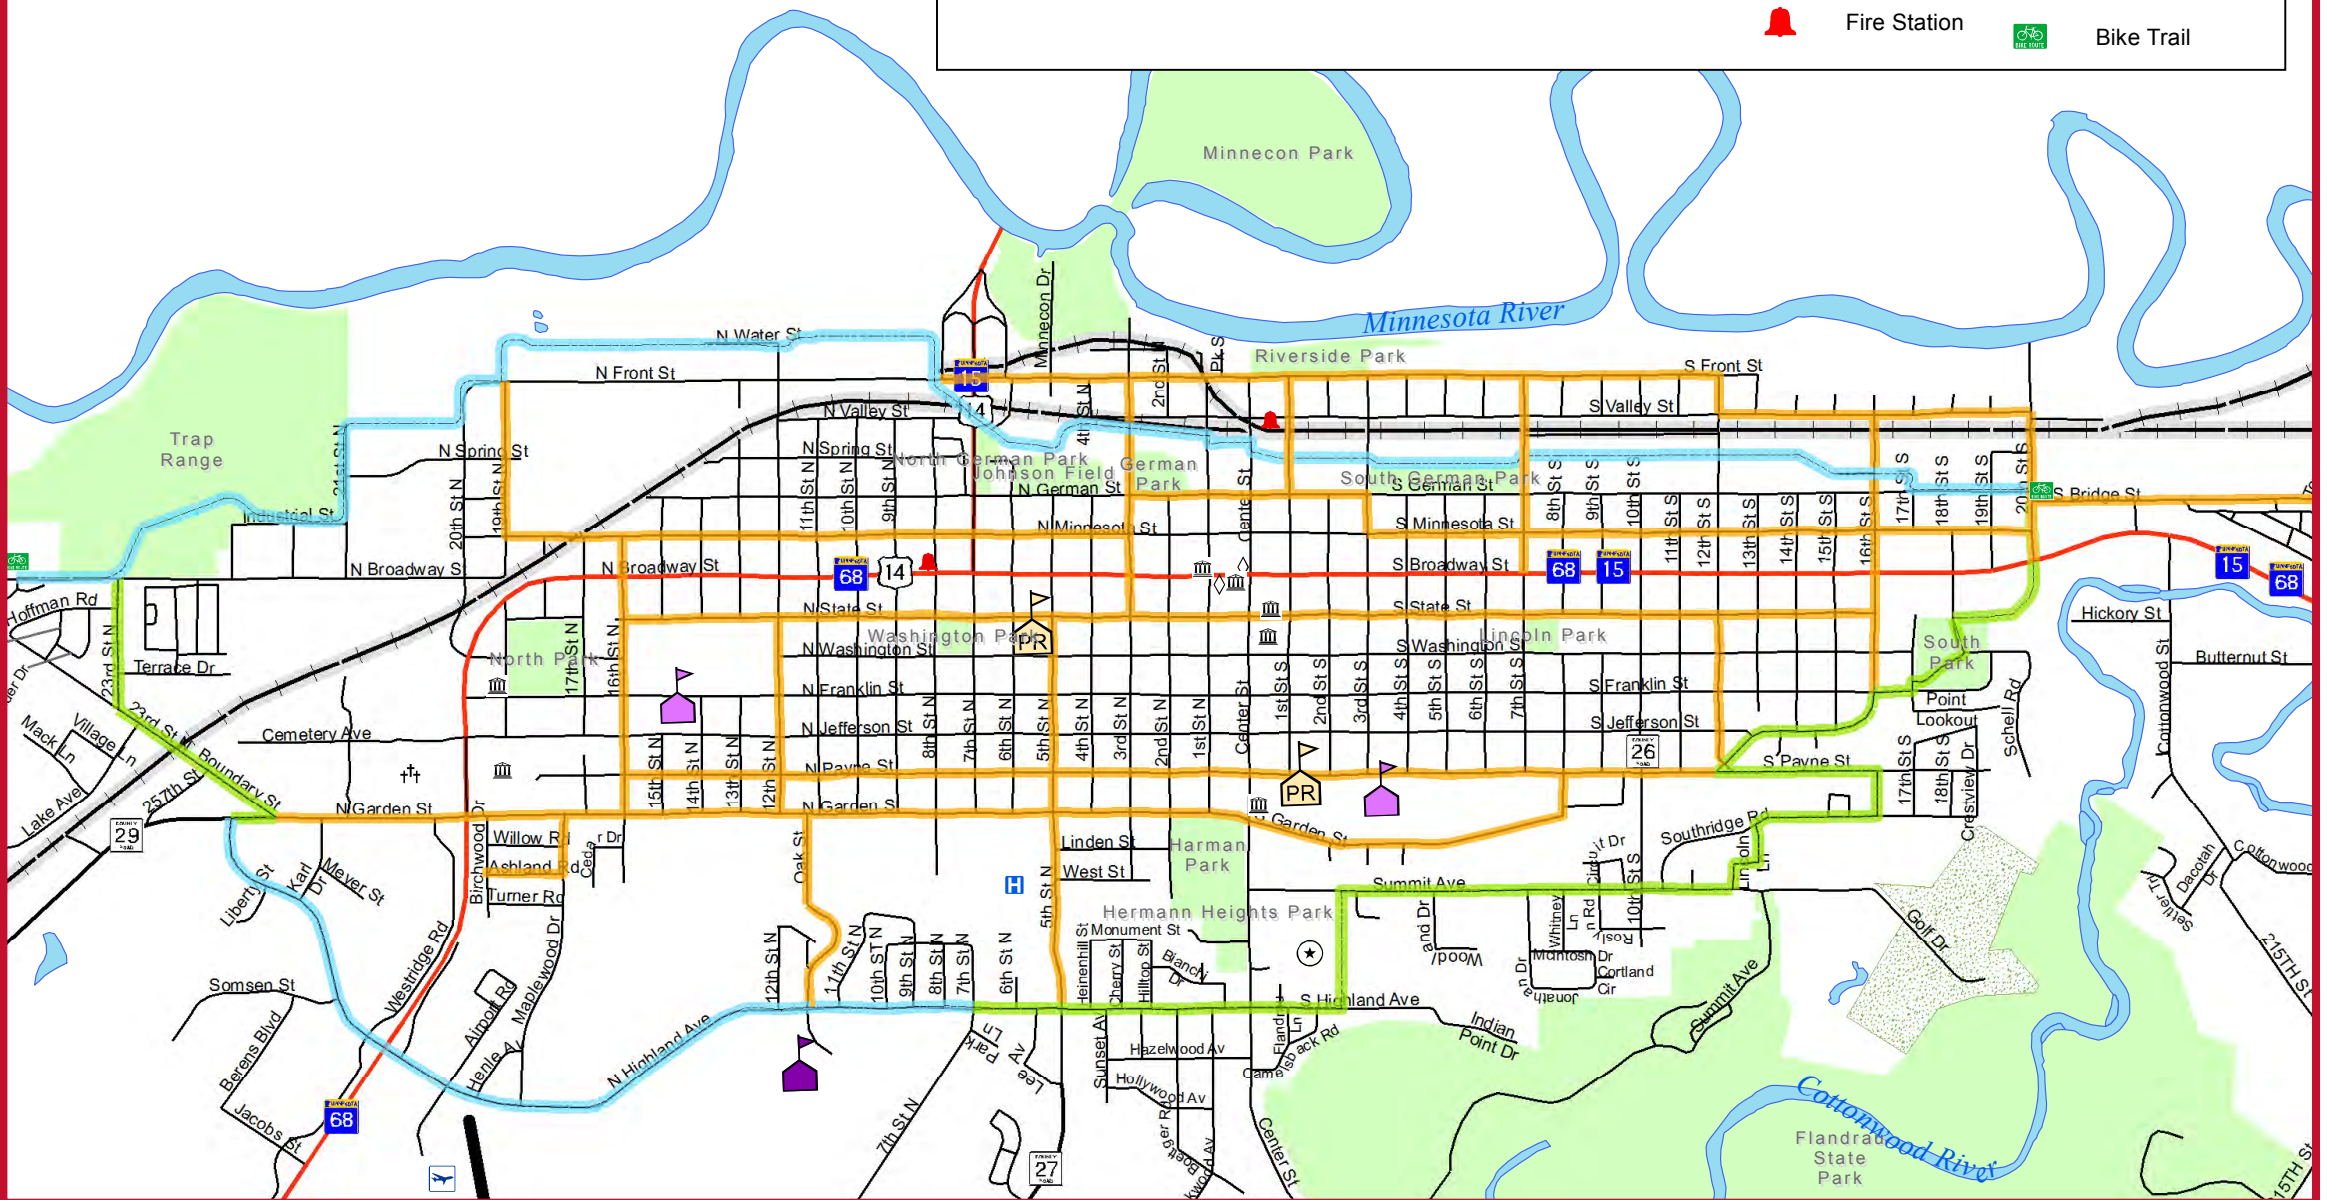

# Safe Bicycling Routes in New Ulm

## City of New Ulm Street Bike Routes

Bike Routes		School Locations		Type	
	Street Bike Route		Public Elementary/Middle School		Airport
	Bike Cycle Trail Route		Public High School		Cemetery
	Bike Circle Street Route		Private School		College
					Fire Station
					Medical/Hospital
					Law Enforcement
					Bike Trail